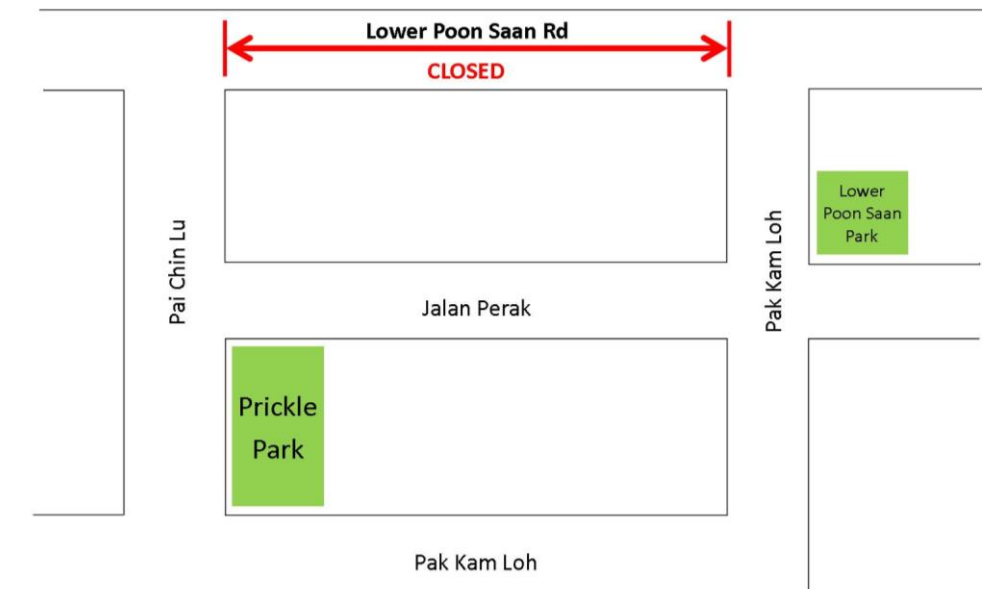

**SHIRE OF CHRISTMAS ISLAND  
PUBLIC NOTICE**

**04/19**

**12 February 2019**

**TEMPORARY ROAD CLOSURE – LOWER POON SAAN ROAD, SILVER CITY**

In accordance with section 3.50 of the Local Government Act 1995 (WA)(CI), notice is hereby given of the temporary road closure of the section of Lower Poon Saan Road between Pai Chin Lu and Pak Kam Loh on Sunday 24 February 2019.

This road closure will be in place from 9am to 4pm for a private function.

The Shire of Christmas Island apologises for any inconvenience caused by the road closure.

Enquiries in relation to the road closure should be directed to the Manager Works & Services Department, Mr Ian Dodds at the Shire of Christmas Island on 9164 8300 (ext. 230) or 0439215306.